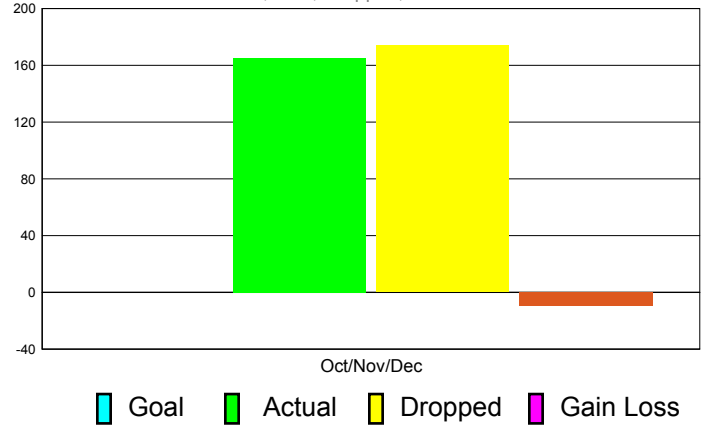

## CLUBS

**Club Results  
2011-2012**

**Clubs  
2010-2011**

Month	New Club Goal	Actual New Clubs	Actual Dropped Clubs	Gain/Loss of Clubs	Gain/Loss of Clubs
Oct/Nov/Dec	0	4	2	2	-2
<b>Totals</b>	<b>0</b>	<b>4</b>	<b>2</b>	<b>2</b>	<b>-2</b>

### Club Results 2011-2012

Goal, New, Dropped, Gain/Loss

## MEMBERSHIP

**Membership Results  
2011-2012**

**Membership  
2010-2011**

Month	Net Memb Goal	Actual New Memb	Actual Dropped Memb	Gain/Loss of Memb	Gain/ Loss of Memb
Oct/Nov/Dec	0	165	174	-9	29
<b>Totals</b>	<b>0</b>	<b>165</b>	<b>174</b>	<b>-9</b>	<b>29</b>

### Membership Results 2011-2012

Goal, New, Dropped, Gain/Loss