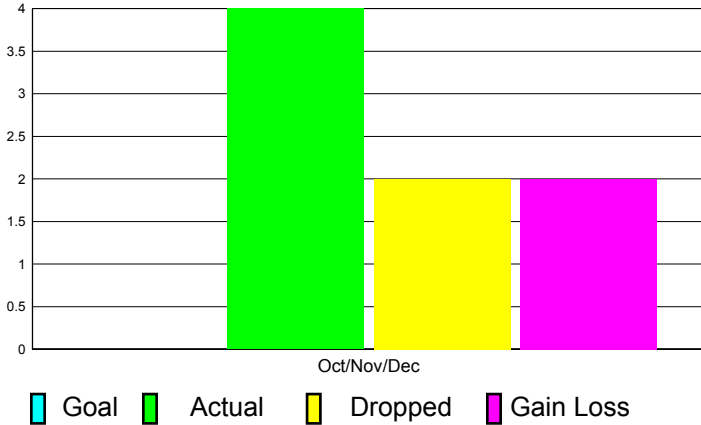

## CLUBS

**Club Results  
2011-2012**

**Clubs  
2010-2011**

Month	New Club Goal	Actual New Clubs	Actual Dropped Clubs	Gain/Loss of Clubs	Gain/Loss of Clubs
Oct/Nov/Dec	0	4	2	2	-2
<b>Totals</b>	<b>0</b>	<b>4</b>	<b>2</b>	<b>2</b>	<b>-2</b>

### Club Results 2011-2012

Goal, New, Dropped, Gain/Loss